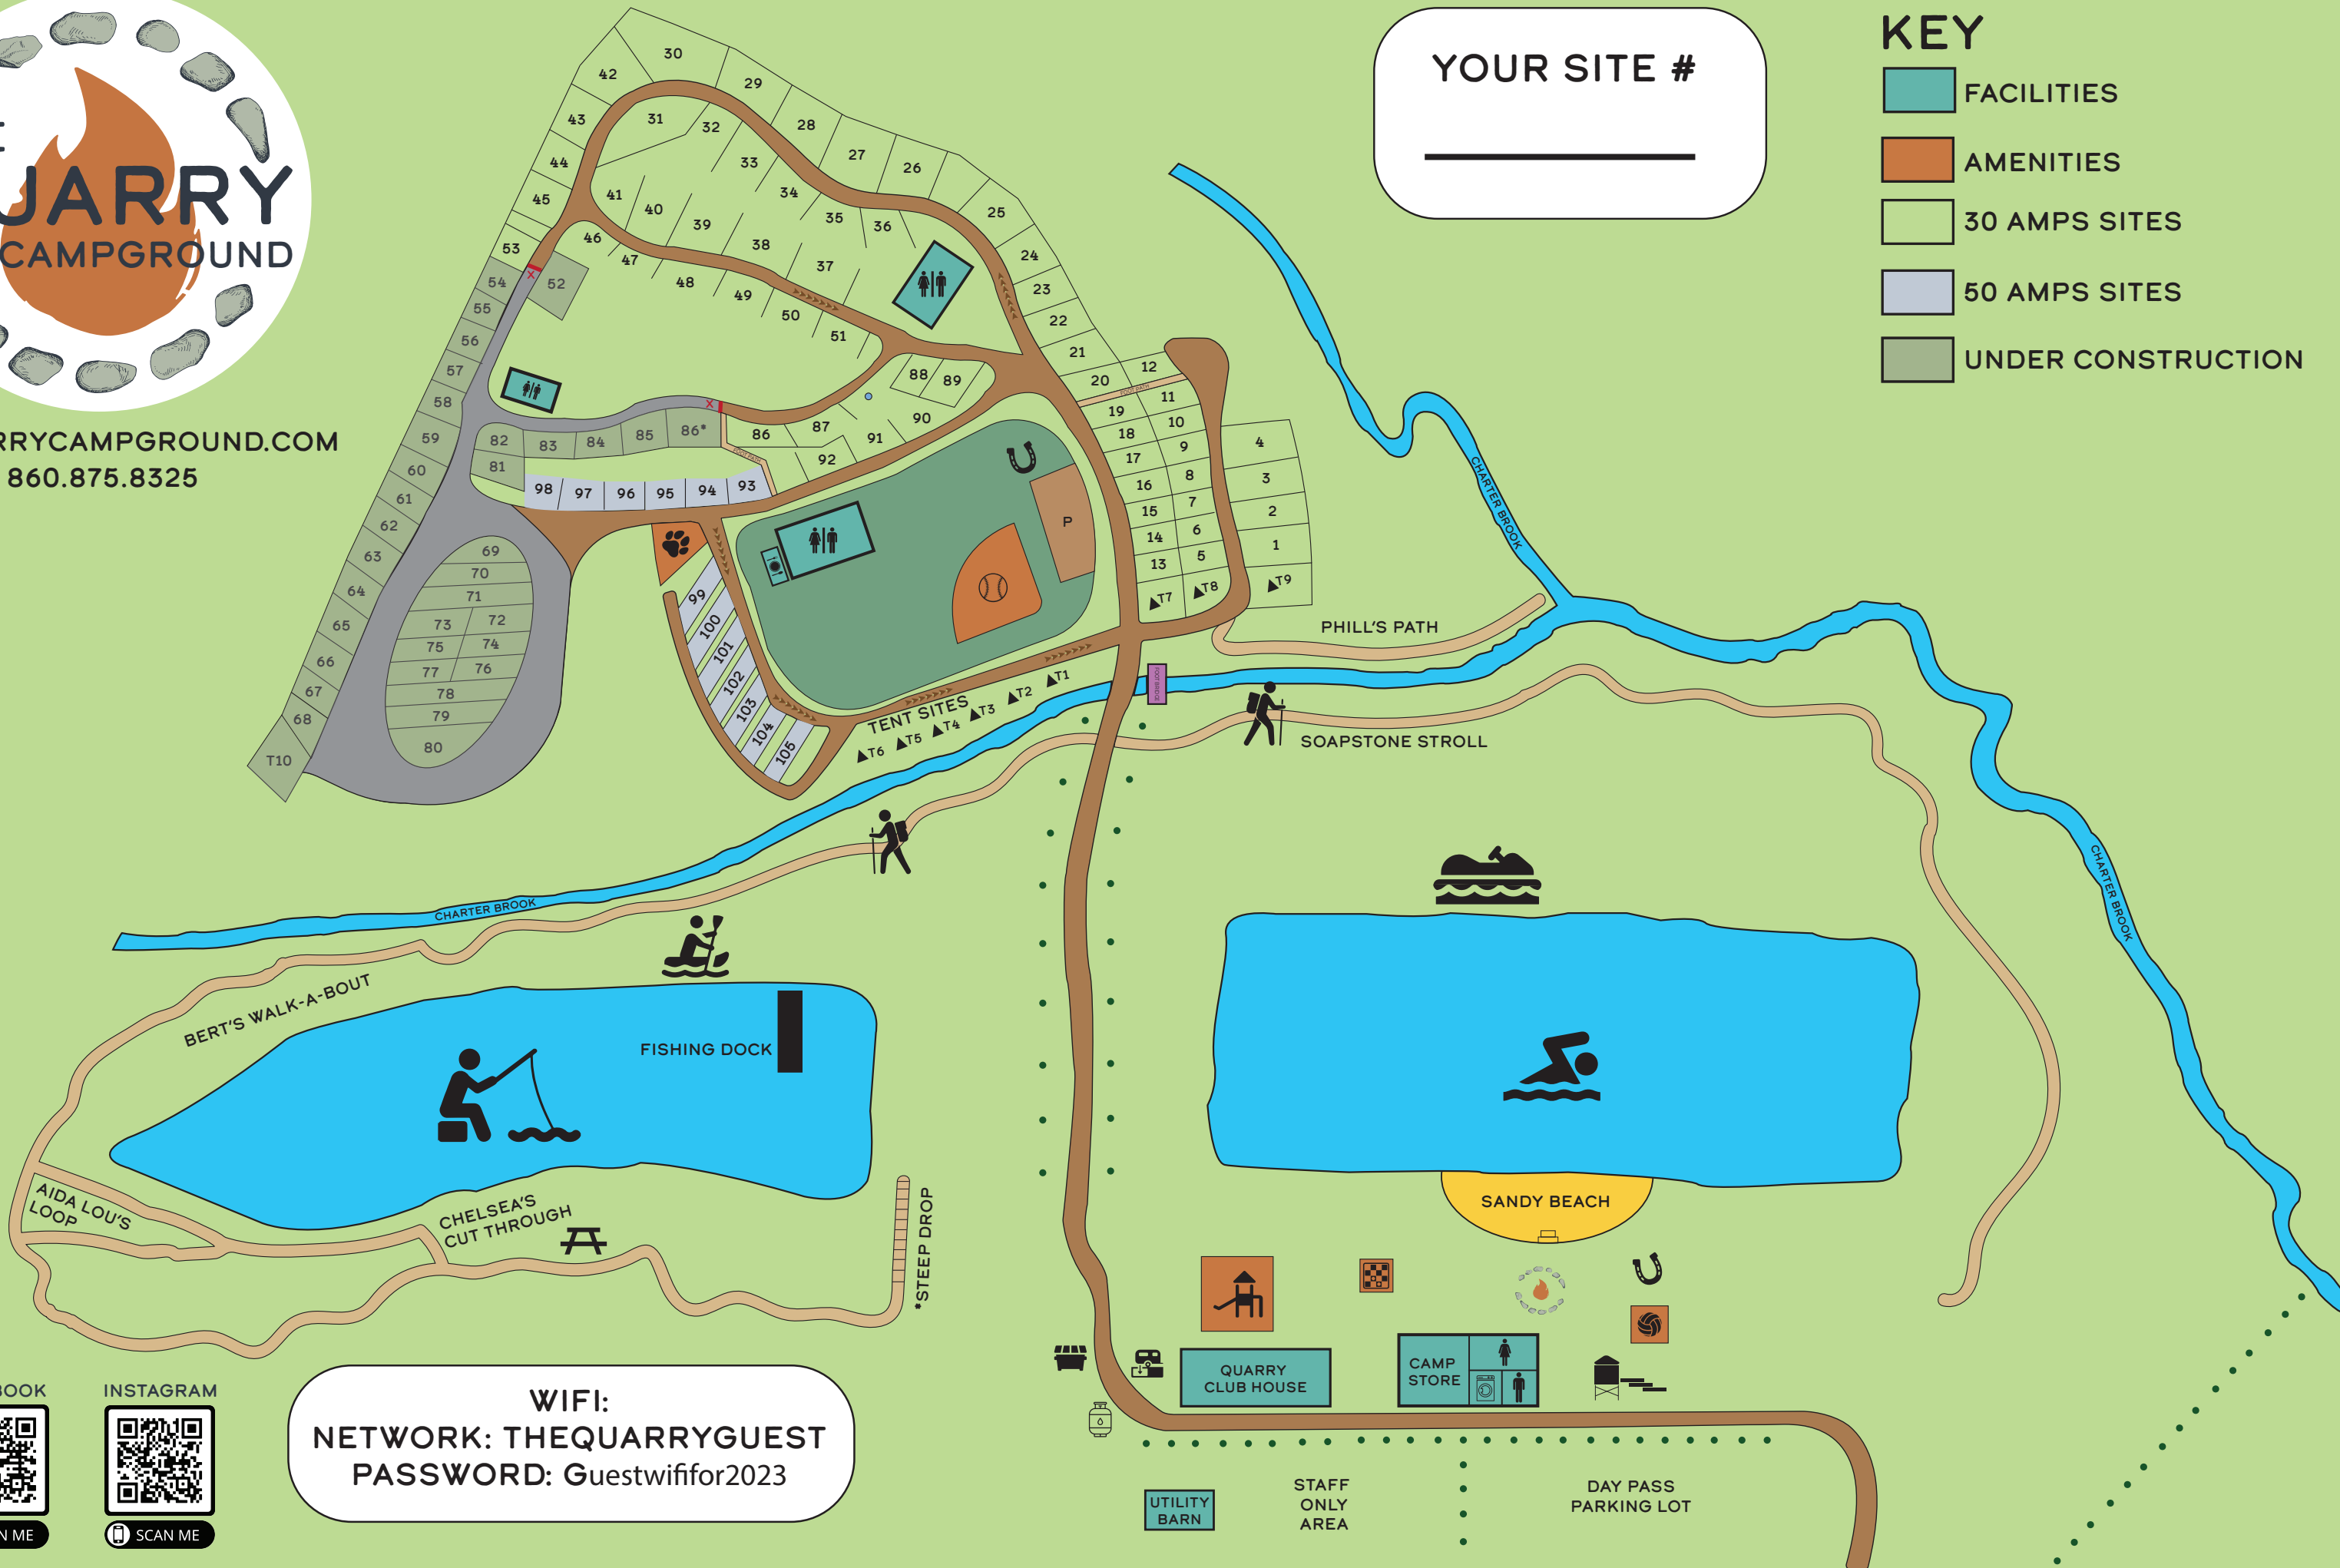

THEQUARRYCAMPGROUND.COM
860.875.8325

YOUR SITE #

- KEY**
-  FACILITIES
 -  AMENITIES
 -  30 AMPS SITES
 -  50 AMPS SITES
 -  UNDER CONSTRUCTION

FACEBOOK

SCAN ME

INSTAGRAM

SCAN ME

WIFI:
NETWORK: THEQUARRYGUEST
PASSWORD: Guestwiffor2023